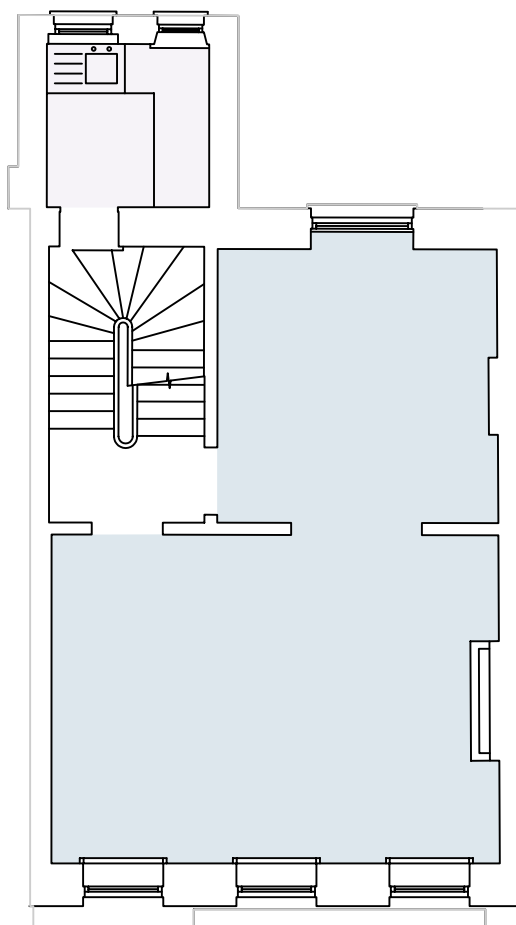

5 Gower Street
London WC1

Lower Ground - 525 sq ft

- Office
- WC
- Kitchen

5 Gower Street
London WC1

Ground - 350 sq ft

- Office
- WC

5 Gower Street
London WC1

First - 450 sq ft

- Office
- Kitchen

5 Gower Street
London WC1

Second - **450 sq ft**

- Office
- WC

5 Gower Street
London WC1

Third - **380 sq ft**

Office