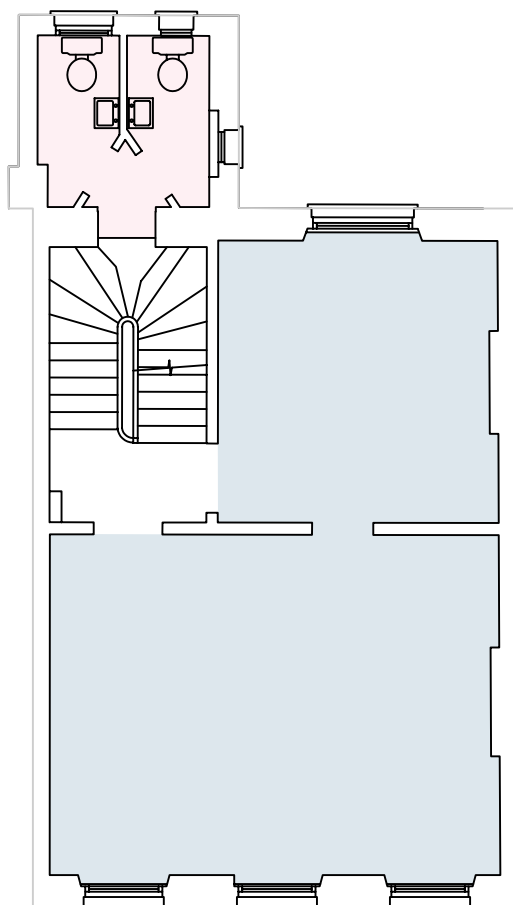

5 Gower Street
London WC1

Lower Ground - 525 sq ft

- Office
- WC
- Kitchen

5 Gower Street
London WC1

Ground - 350 sq ft

- Office
- WC

5 Gower Street
London WC1

First - 450 sq ft

- Office
- Kitchen

5 Gower Street
London WC1

Second - **450 sq ft**

- Office
- WC

5 Gower Street
London WC1

Third - **380 sq ft**

Office