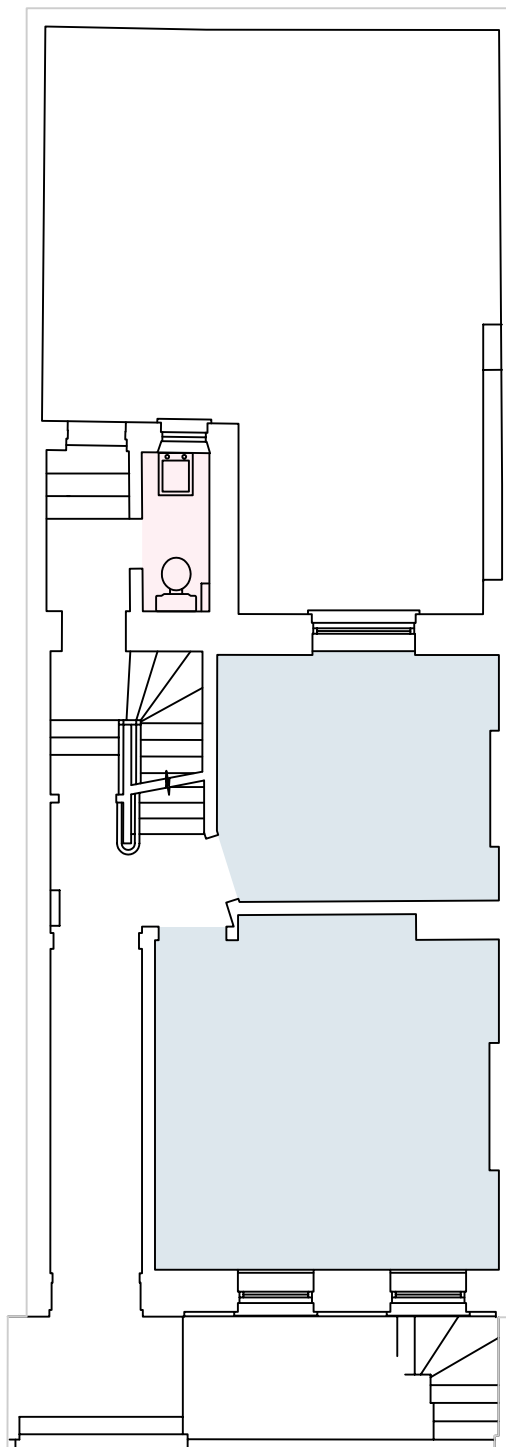

5 Gower Street
London WC1

Lower Ground - 525 sq ft

- Office
- WC
- Kitchen

5 Gower Street
London WC1

Ground - 350 sq ft

- Office
- WC

5 Gower Street
London WC1

First - 450 sq ft

- Office
- Kitchen

5 Gower Street
London WC1

Second - **450 sq ft**

- Office
- WC

5 Gower Street
London WC1

Third - **380 sq ft**

Office