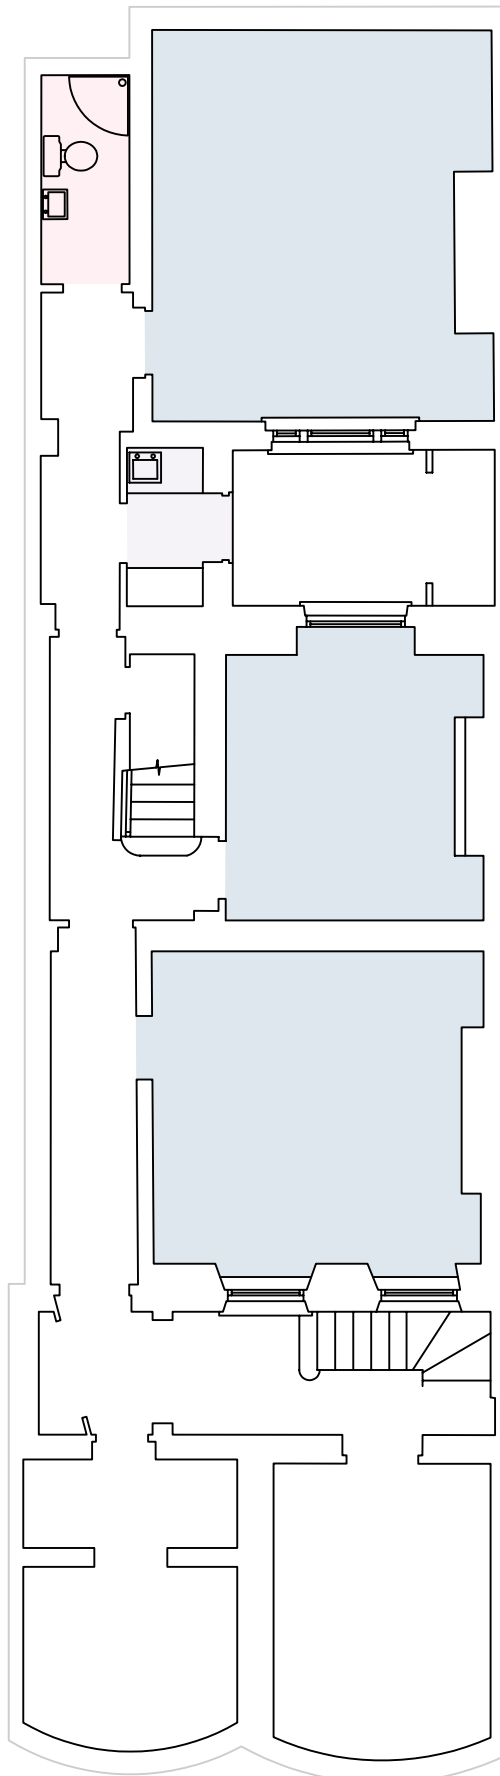

5 Gower Street
London WC1

Lower Ground - 525 sq ft

- Office
- WC
- Kitchen

5 Gower Street
London WC1

Ground - 350 sq ft

- Office
- WC

5 Gower Street
London WC1

First - 450 sq ft

- Office
- Kitchen

5 Gower Street
London WC1

Second - **450 sq ft**

- Office
- WC

5 Gower Street
London WC1

Third - **380 sq ft**

Office